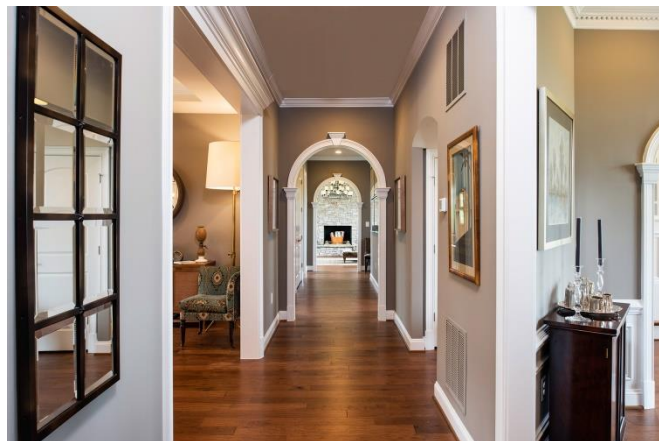

Carrington Homes *Berkeley Manor Deluxe*

Chef-inspired kitchen with stacked cabinets, custom hood, designer lighting, stone backsplash, and quartz countertops

Stacked kitchen cabinets wrap around to the butlers pantry which works as a serving area or bar for entertaining

Dining room with art niche, walk-in bay window, dentil moulding, chair railing, and picture moulding

Keeping room with vaulted beamed ceiling, window wall, and French doors leading to deck

View from art gallery peaking into the family room, kitchen, and keeping room in the distance

Family room with coffered ceiling, French doors leading to deck, and stone fireplace with custom trim

Art gallery view from the butlers pantry into the side club room with stone fireplace

Rear club room with French doors leading to deck