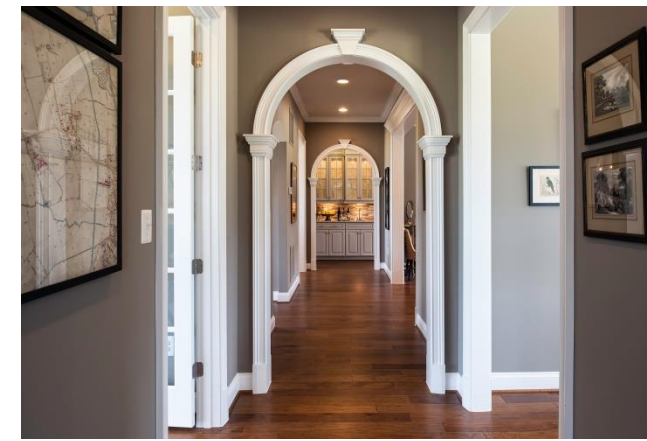

Carrington Homes *Berkeley Manor Deluxe*

Chef-inspired kitchen with stacked cabinets, custom hood, designer lighting, stone backsplash, and quartz countertops

Stacked kitchen cabinets wrap around to the butlers pantry which works as a serving area or bar for entertaining

Dining room with art niche, walk-in bay window, dentil moulding, chair railing, and picture moulding

Keeping room with vaulted beamed ceiling, window wall, and French doors leading to deck

View from art gallery peaking into the family room, kitchen, and keeping room in the distance

Family room with coffered ceiling, French doors leading to deck, and stone fireplace with custom trim

Art gallery view from the butlers pantry into the side club room with stone fireplace

Rear club room with French doors leading to deck